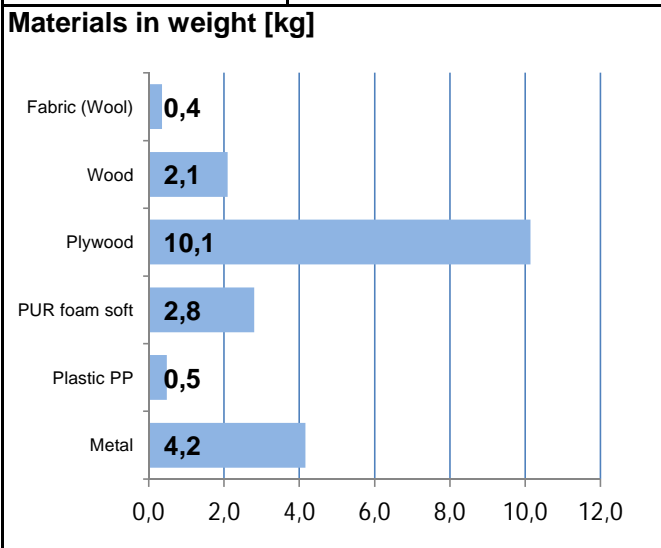

Product name:	Cube arm chair
Product type:	Lobby
Launched:	1.3.2015
Product group:	107
Product code:	372AK
Total CO2 [kg]:	66,7
Total weight [kg]:	20,0
Product info:	

Reuse and recycle information

This product is designed to be long lasting and withstand the test of time. When you no longer need this product, a new user can gain value from it. Even after a long use, the product can be refurbished or remanufactured to obtain a new life. Left over materials that cannot be reused can be recycled or recovered as energy. The estimated CO2 savings potential of refurbishment of this product is included below.