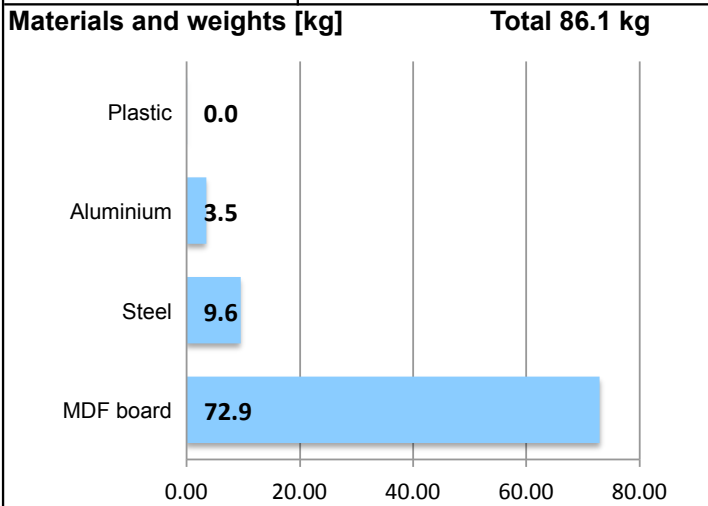

Product name:	Chat
Product type:	Table
Launched:	10/1/13
Product group:	211
Product code:	833C22065
Total CO2:	55.3 kg

Reuse and recycle information

This product is designed to be long lasting and withstand the test of time. When you no longer need this product, a new user can gain value from it. Even after a long use, the product can be refurbished or remanufactured to obtain a new life. Left over materials that cannot be reused can be recycled or recovered as energy. The estimated CO2 savings potential of refurbishment of this product is included below.