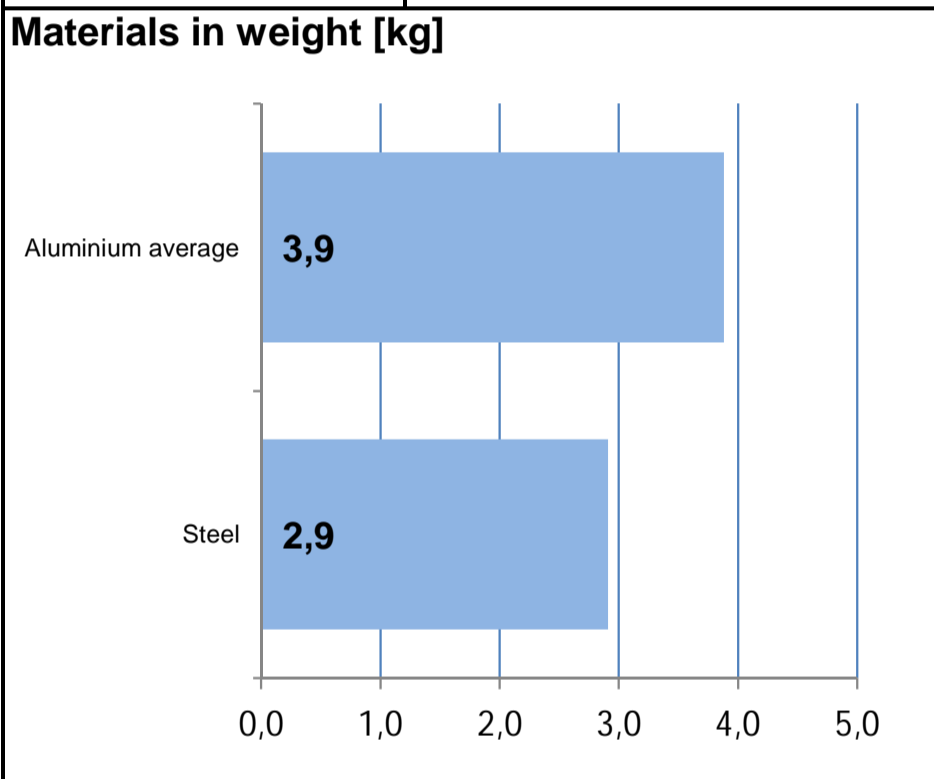

Product name:	Scoop
Product type:	Table
Launched:	18.4.2016
Product group:	236
Product code:	865K/6060
Total CO2 [kg]:	17,6
Total weight [kg]:	6,8
Product info:	aluminium table top 60 x 60

Reuse and recycle information