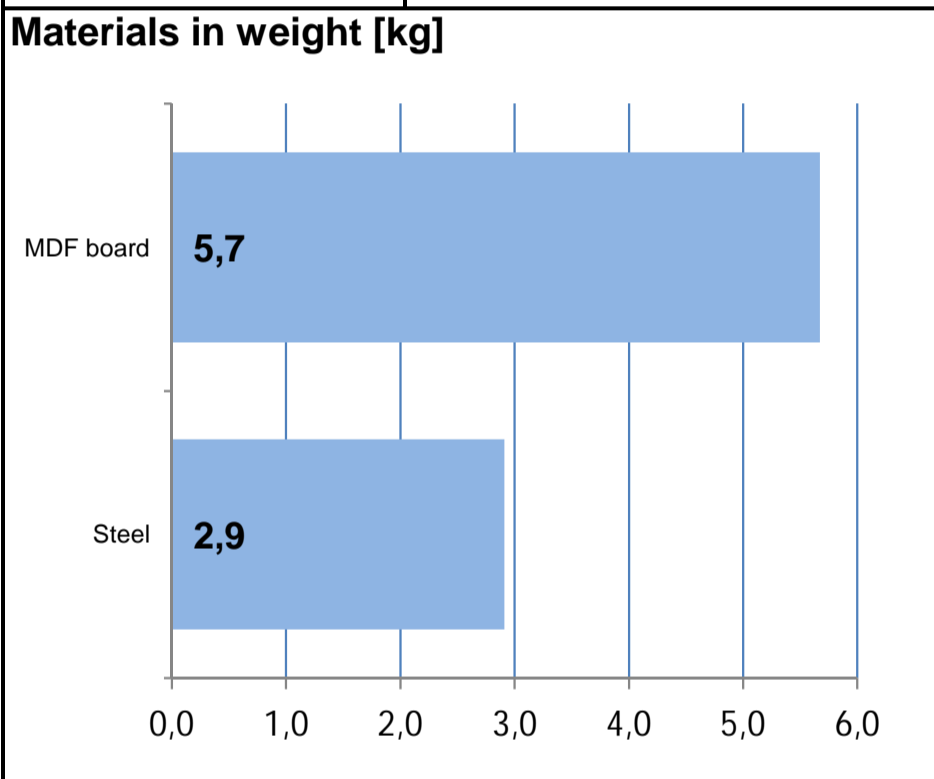

Product name:	Scoop
Product type:	Table
Launched:	18.4.2016
Product group:	236
Product code:	862/6060
Total CO2 [kg]:	6,2
Total weight [kg]:	8,6
Product info:	wooden table top 60 x 60

Reuse and recycle information